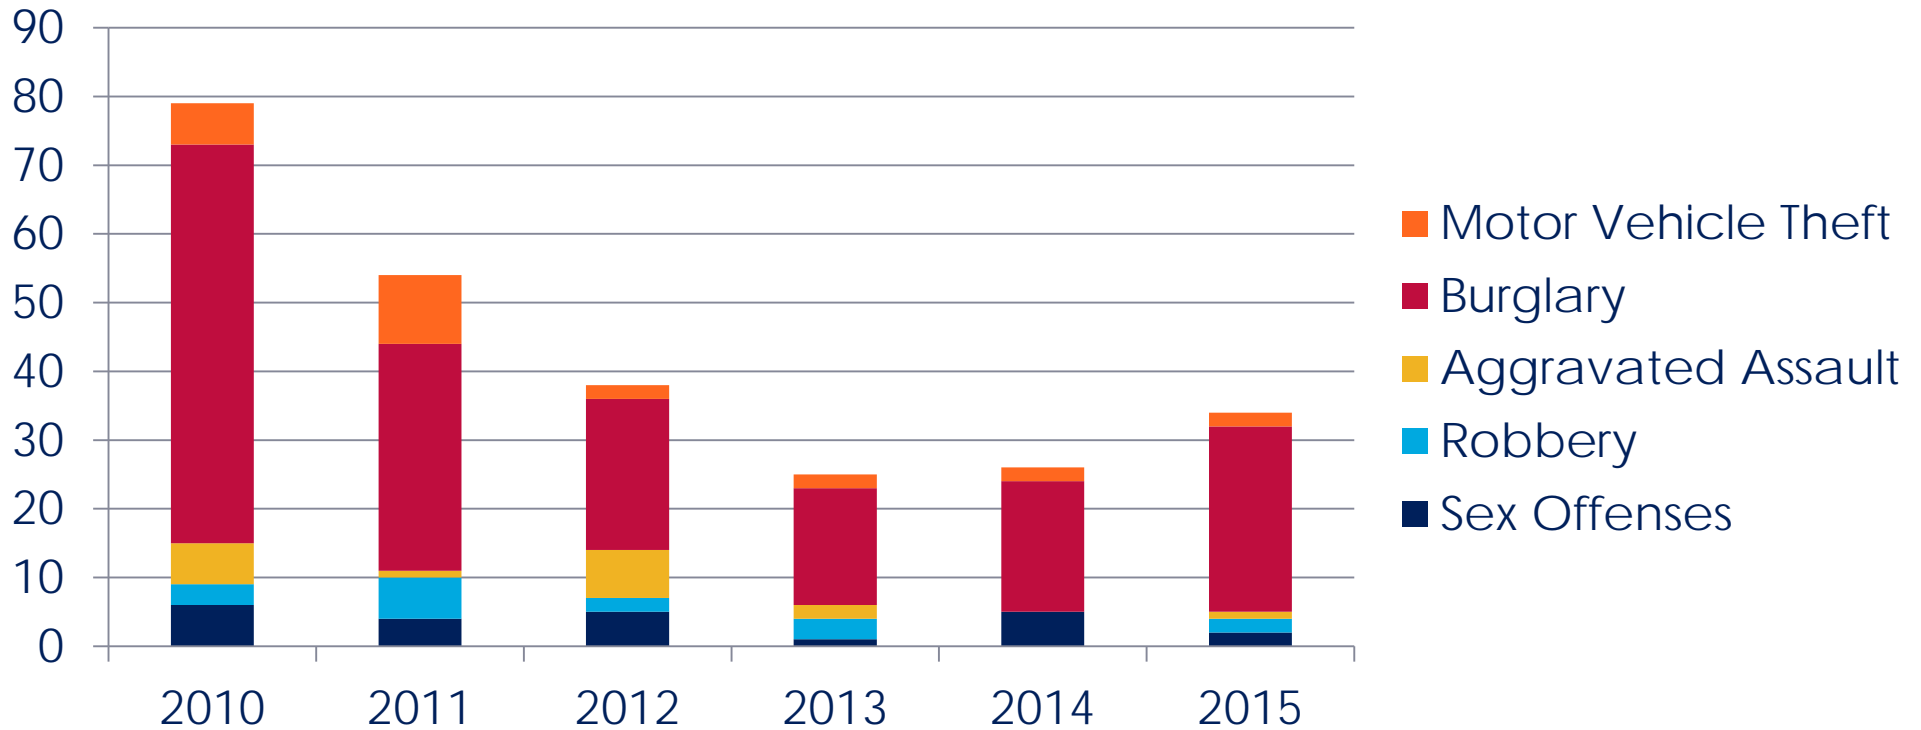

Public Safety Report

Zeke Aull, Chief of Police

December 1, 2016

UNIVERSITY OF
SOUTH ALABAMA

Clery Crime Statistics: Offenses Reported 2010-15

Mental Health First Aid & CIT

Departments Trained:

- University of South Alabama Police
- Alabama Law Enforcement Agency
- Bay Minette Police
- Fairhope Police
- Loxley Police
- Mobile Airport Police
- Mobile County Sheriff's Office
- Mobile Police
- Poarch Creek Tribal Police
- Satsuma Police
- U.S. Attorney's Office
- U.S. Department of Justice
- U.S. Marshals Service
- Foley Justice Center
- Foley Police Department
- Gulf Shores Police
- Orange Beach Police
- Baldwin County Sheriff's Office
- Daphne Police
- Citronelle Police
- Chickasaw Police
- Port Authority Police
- State Probation and Parole
- U.S. Probation and Parole