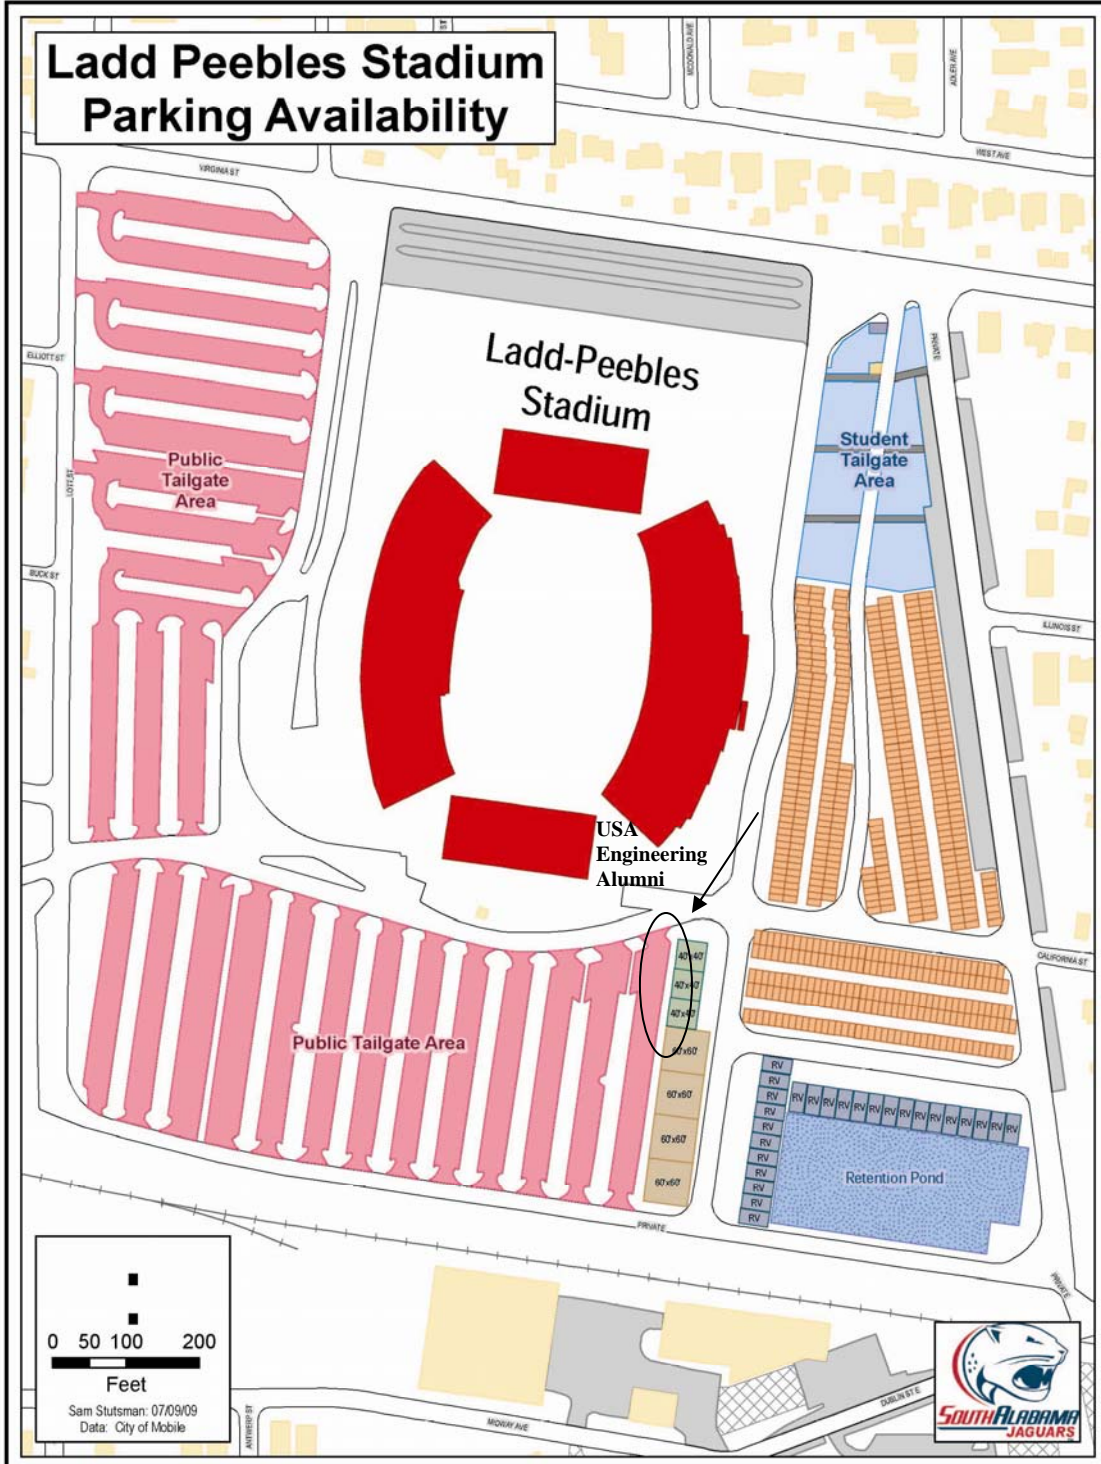

Ladd Peebles Stadium Parking Availability

0 50 100 200
Feet
Sam Stutsman: 07/09/09
Data: City of Mobile