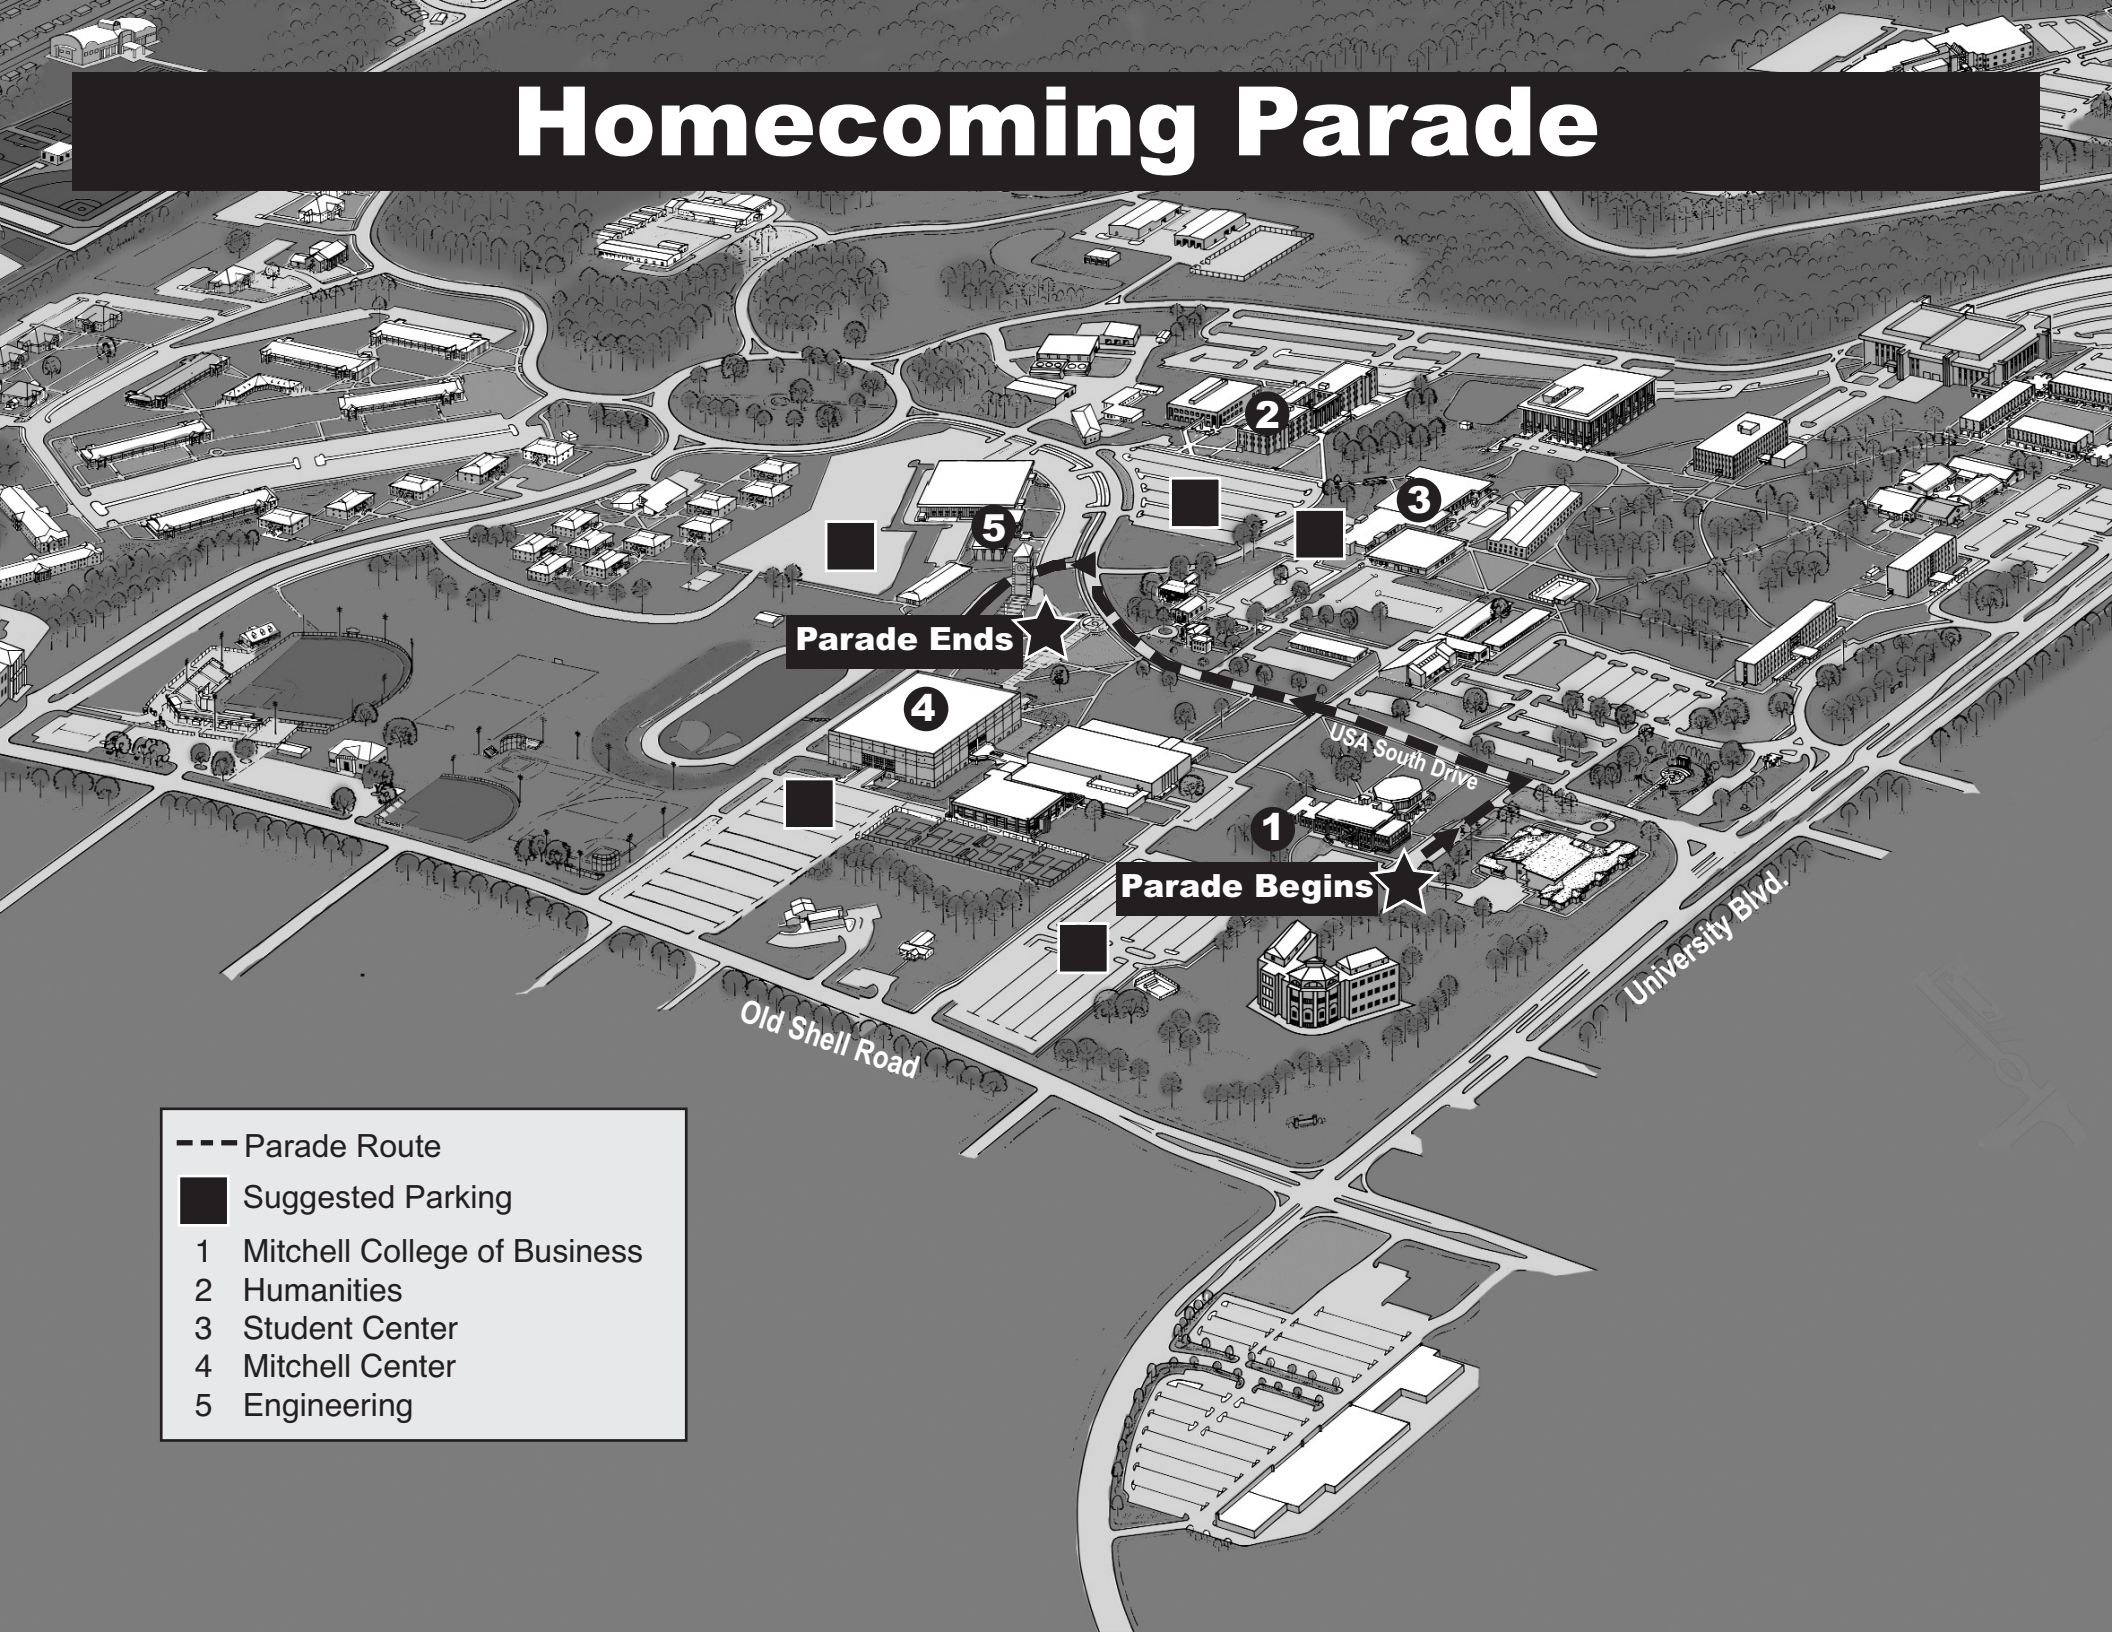

Homecoming Parade

Parade Ends ★

Parade Begins ★

Old Shell Road

USA South Drive

University Blvd.

- Parade Route
- Suggested Parking
- 1 Mitchell College of Business
- 2 Humanities
- 3 Student Center
- 4 Mitchell Center
- 5 Engineering