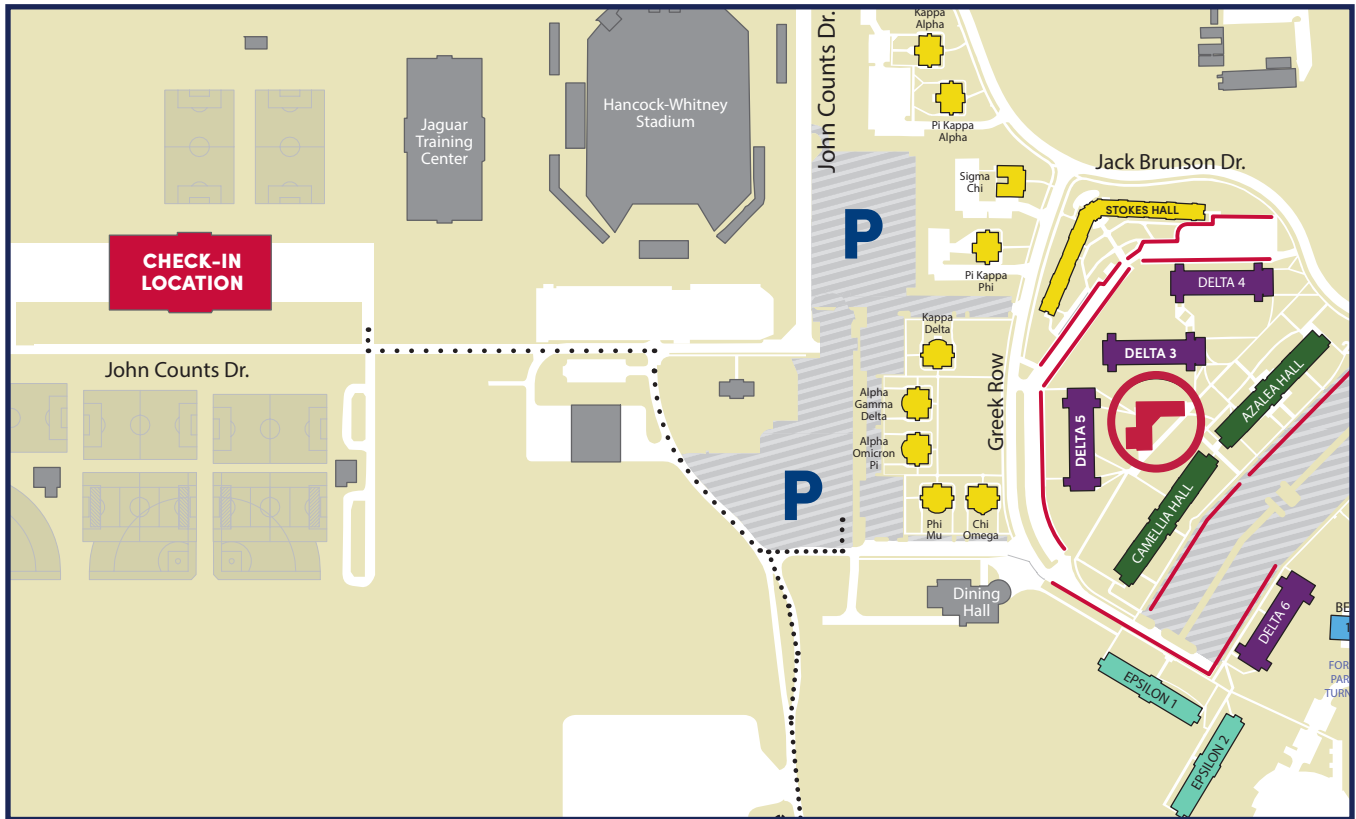

NAME: _____

CELL #: _____

HOW TO GET TO THE USA HOUSING OFFICE

Community Office

USA Housing Office

Walking Route
Driving Route

Drive-Thru Check-In Location

Designated Parking Zone

Unloading Zone

DRIVING INSTRUCTIONS

- Turn left out of the parking lot from the Check-In Location and travel along John Counts Dr.
- Turn right onto Stadium Drive.
- Turn left onto Tonsmeire Drive for a short distance.
- Turn left into the Gravel lot (Lot #206) for parking.
- Follow the dashed path on the map above to reach the Delta Commons building. The USA Housing Office is located inside in Office 100.