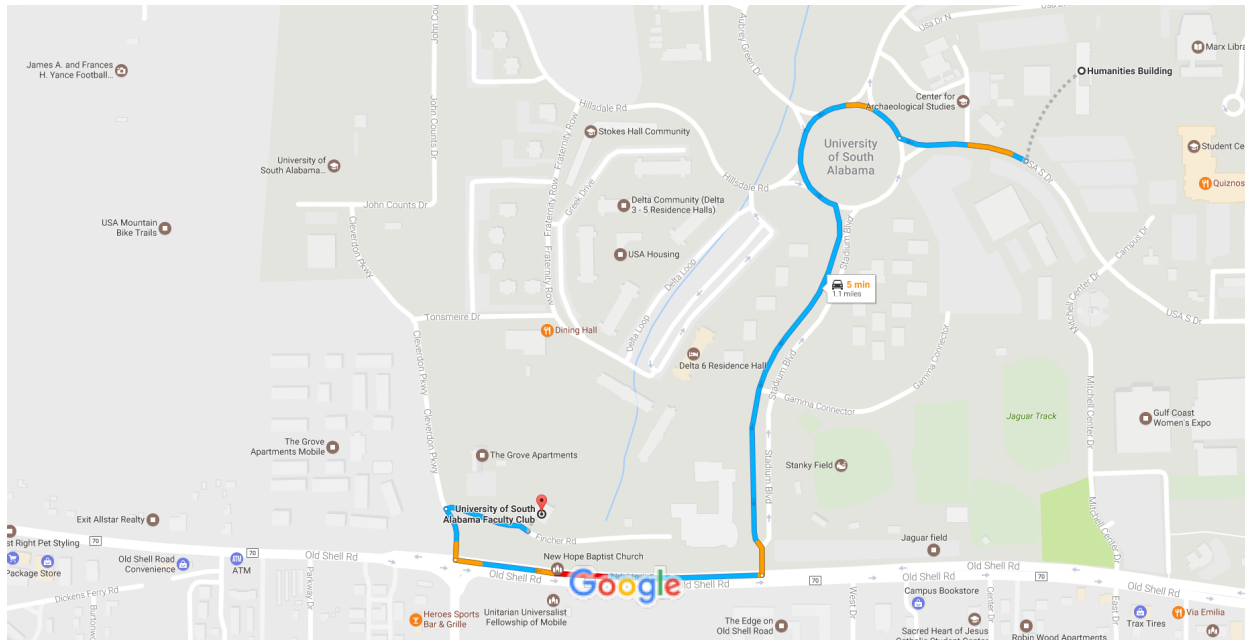

Directions from Humanities Building to Faculty Club (dinner Saturday):

1. Proceed west on USA South Dr to the traffic circle.
2. Travel around the traffic circle approximately $\frac{3\pi}{2}$ to the **fourth** exit. Exit onto Stadium Blvd and proceed south.
3. Travel south on Stadium Blvd for 0.4 miles.
4. Turn right onto Old Shell road. Travel west for 0.3 miles.
5. Turn right onto Hillcrest Rd.
6. Take the first right onto Fincher Rd. The Faculty Club will be past the church on the left, with a gravel parking lot on your right. Overflow parking is in the grass along the road leading up to the faculty club.

Map data ©2017 Google 200 ft