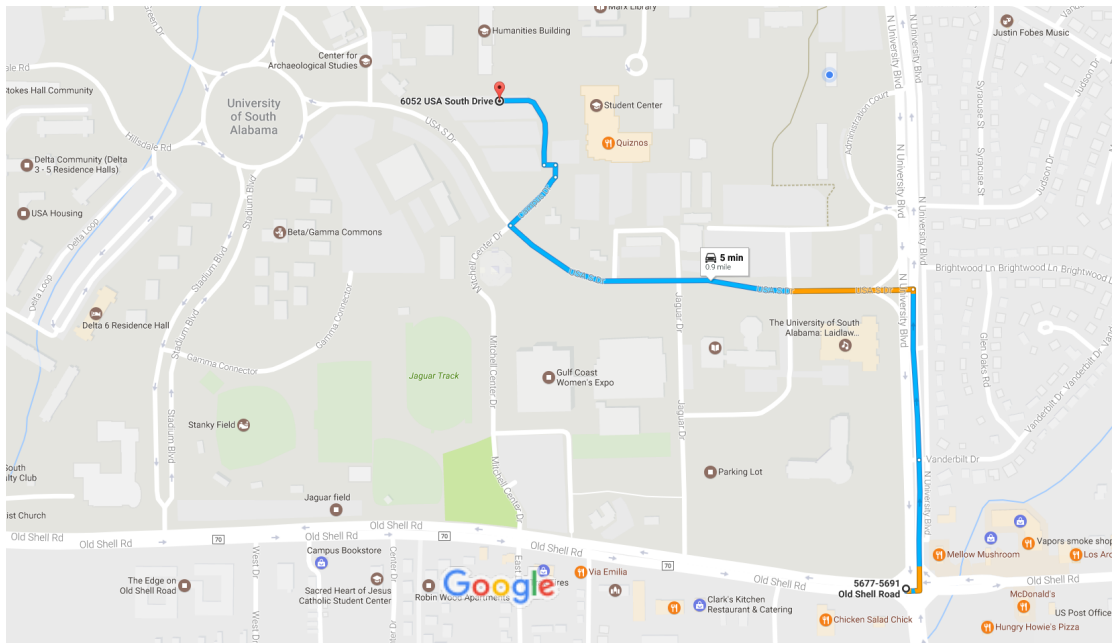

### Directions to the Humanities Building (location of all talks):

- 1a. From Interstate 65, the Ashbury Hotel, or the Drury Inn, head west on Airport Blvd. approximately 2.5 miles. Turn right onto University Blvd.
- 1b. From the Homewood Suites (or the airport), travel east on Airport Blvd. approximately 2 miles (resp. 6 miles). Turn left onto University Blvd.
2. Travel north on University Blvd. for 1.2 mile.
3. Turn left (west) onto USA South Dr. Travel 0.4 miles.
4. At the stop sign by the clocktower, turn right onto Campus Dr (it is labelled Mitchell Center Drive in the other direction). Follow the signs for the bookstore/student center into a large parking lot; the Humanities Building will be to the left, to the west and north of the student center.

Map data ©2017 Google 200 ft