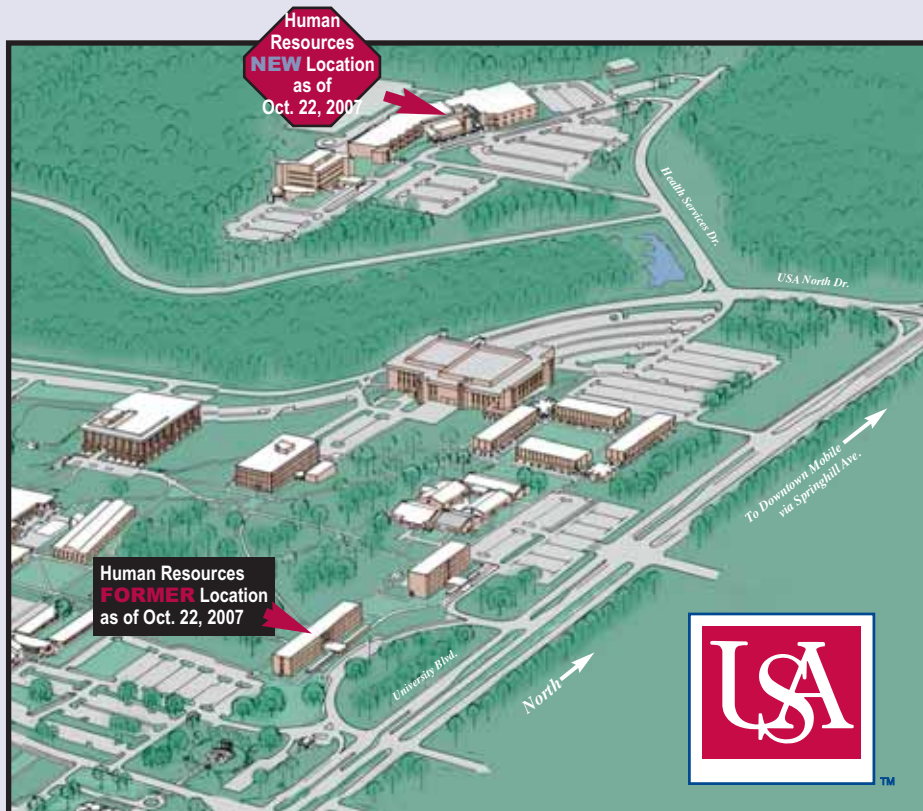

USA Technology & Research Park, Building III

UNIVERSITY OF SOUTH ALABAMA

Driving Directions:

From the Administration Building:

- Left (North) on University Boulevard
- Left at 2nd light - USA North Drive
- 1st right onto Health Services Drive
- 2nd left - Clinic Drive

From Airport and University:

- 5th light take a left – USA North Drive
- Take your first right – Health Services Drive
- Take your second left – Clinic Drive
- Human Resources will be the last sliding door on the right of the building – North Entrance

From Old Shell and University:

- 3rd light take a left – USA North Drive
- Take your first right – Health Services Drive
- Take your second left – Clinic Drive
- Human Resources will be the last sliding door on the right of the building – North Entrance

From Ziegler and University:

- Take a left or right onto University Boulevard (head south on University)
- 2nd light take a right – USA North Drive
- Take your first right – Health Services Drive
- Take your second left – Clinic Drive
- Human Resources will be the last sliding door on the right of the building – North Entrance