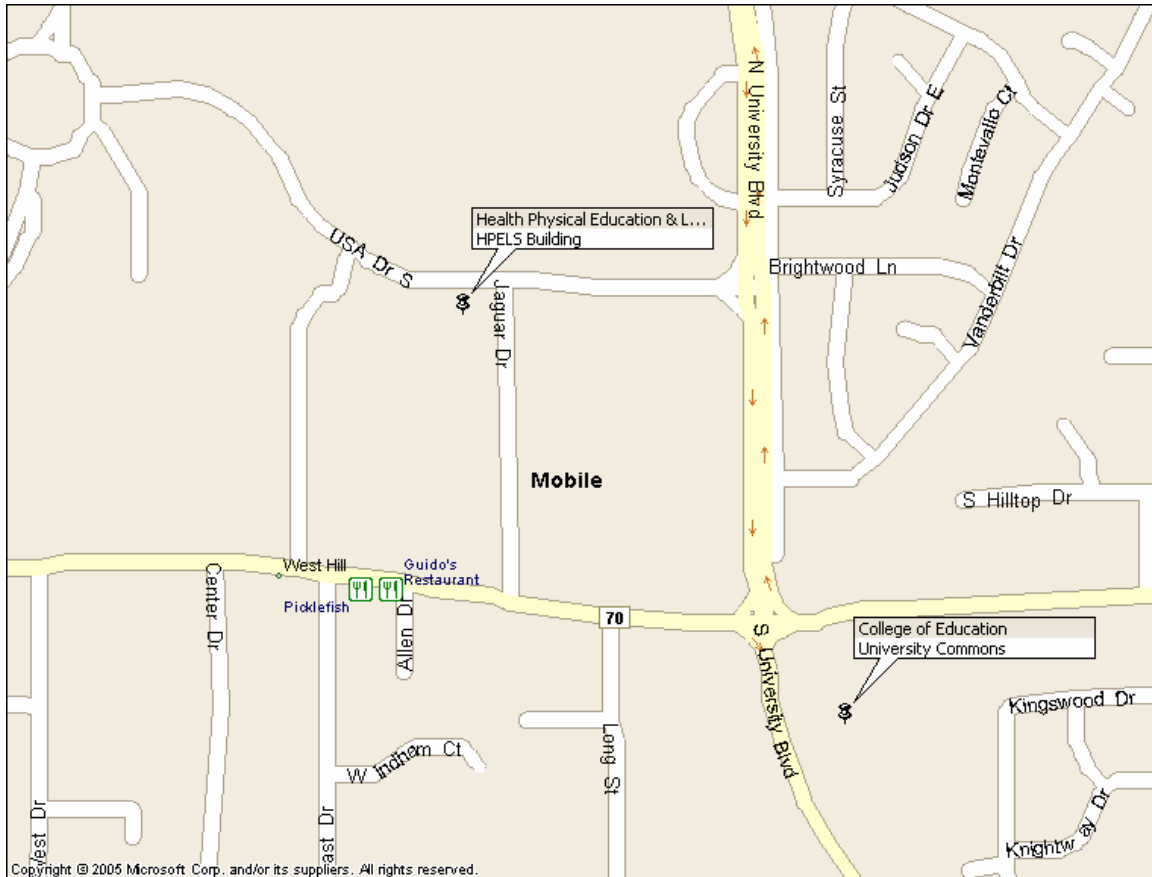

USA College of Education

Driving Directions to the University Commons

The University of South Alabama's College of Education is located in the University Commons Building. The University Commons Building is located near the corner of University Boulevard and Old Shell Road, southeast of the main campus area. See the maps below for more details. Please call 251-380-2738 for more information.

From Interstate I-65

Take the Airport Boulevard exit and go west on Airport Blvd (as if you were going to the Mobile Regional Airport). Go 2.6 miles. You will see a Barnhill's restaurant and a SuperLube on the corner of Airport Blvd. and University Blvd. Turn right (north) onto University Boulevard. Go 0.8 miles on University Blvd. and you will see a large building and parking lot on the right - that is the University Commons area. The College of Education is located in the central part of the University Commons Building.

From the Mobile Regional Airport

Turn left (east) onto Airport Boulevard (as if you were going to downtown Mobile). Go approximately 4 miles. At the corner of Airport Blvd. and University Blvd., you will see an El Toro restaurant on the left and a BP gas station on the right. Turn left (north) onto University Boulevard. Go 0.8 miles on University Blvd. and you will see a large building and parking lot on the right - that is the University Commons area. The College of Education is located in the central part of the University Commons Building.